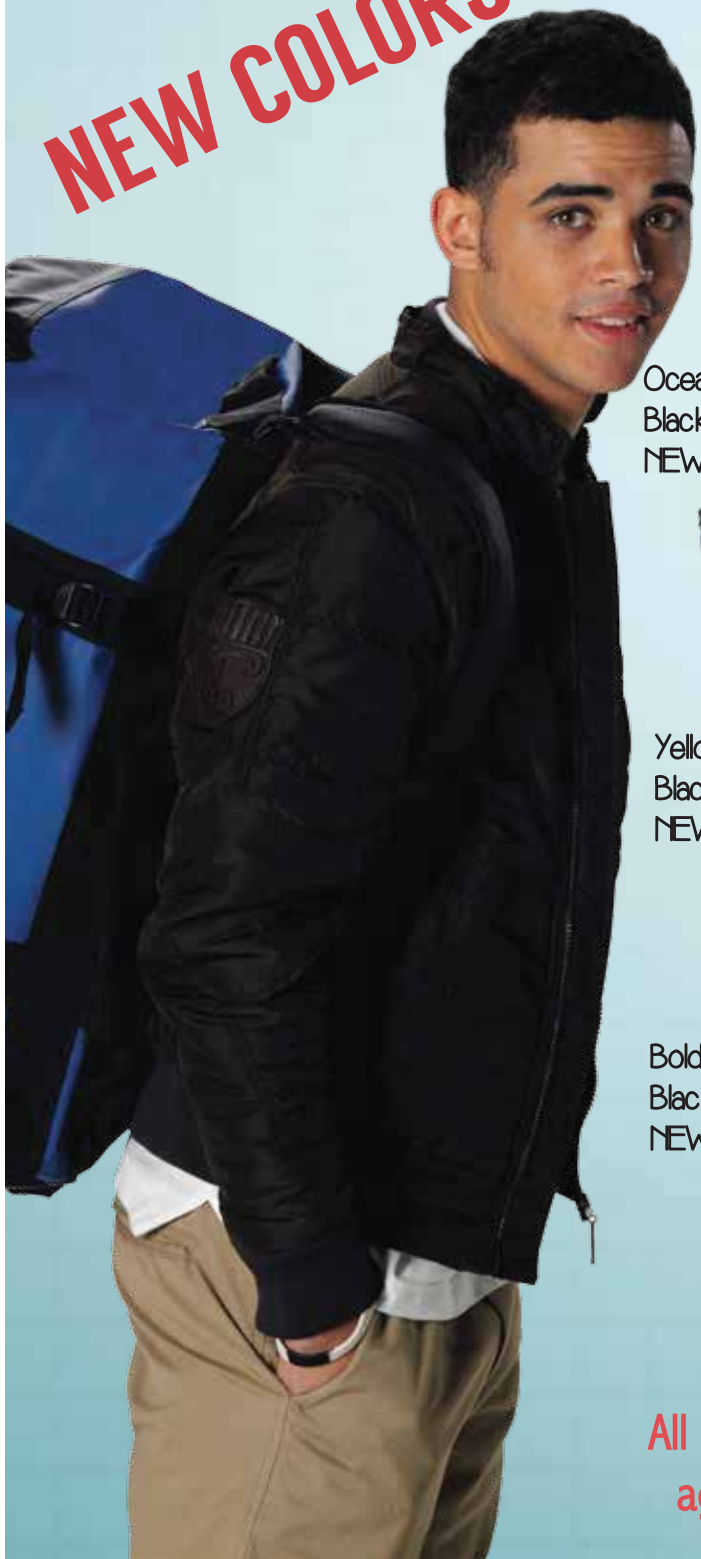

GBW1L

WATERPROOF LARGE DUFFLE BAG

NEW COLORS

Black/
Black

Ocean Blue/
Black
NEW

Royal/
Black

Yellow/
Black
NEW

Red/
Black
NEW

Bold Red/
Black
NEW

Hi Vis Green/
Black
NEW

All products are fully warranted to the original owner against defects and workmanship for three years.